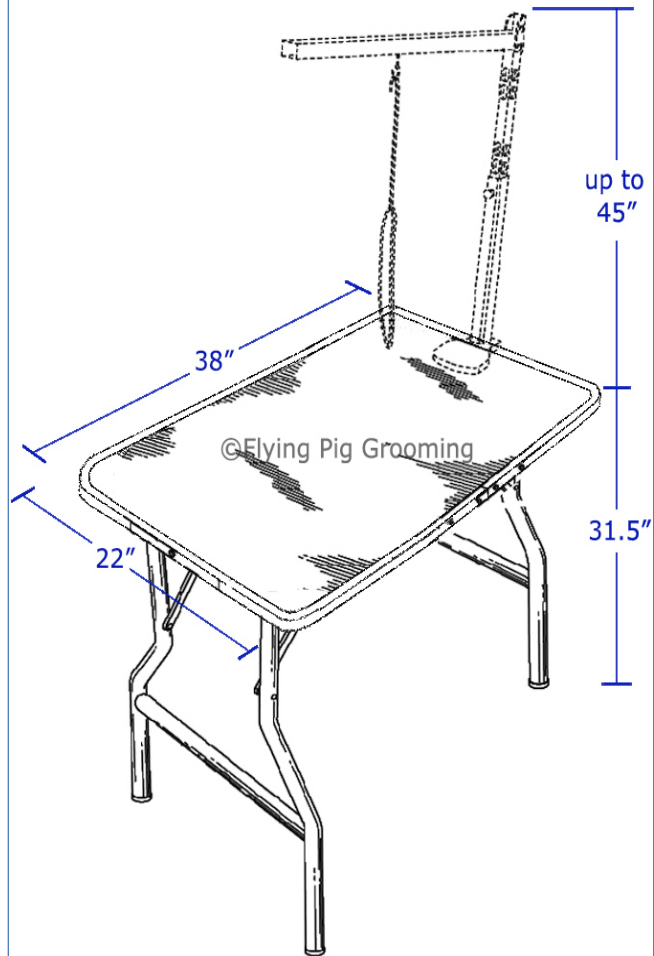

Flying Pig Grooming™ Heavy Duty Stainless Steel Frame Pet Grooming Table (with Adjustable Arm and Wide Loop)

Three sizes available:

Product: Large Size Stainless Steel Frame Pet Grooming Table  
Model Number: FP111  
Available color: Black, Blue, Orange

Product: Medium Size Stainless Steel Frame Pet Grooming Table  
Model Number: FP112  
Available color: Black, Blue, Orange

Product: Small Size Stainless Steel Frame Pet Grooming Table  
Model Number: FP113  
Available color: Black, Blue, Orange