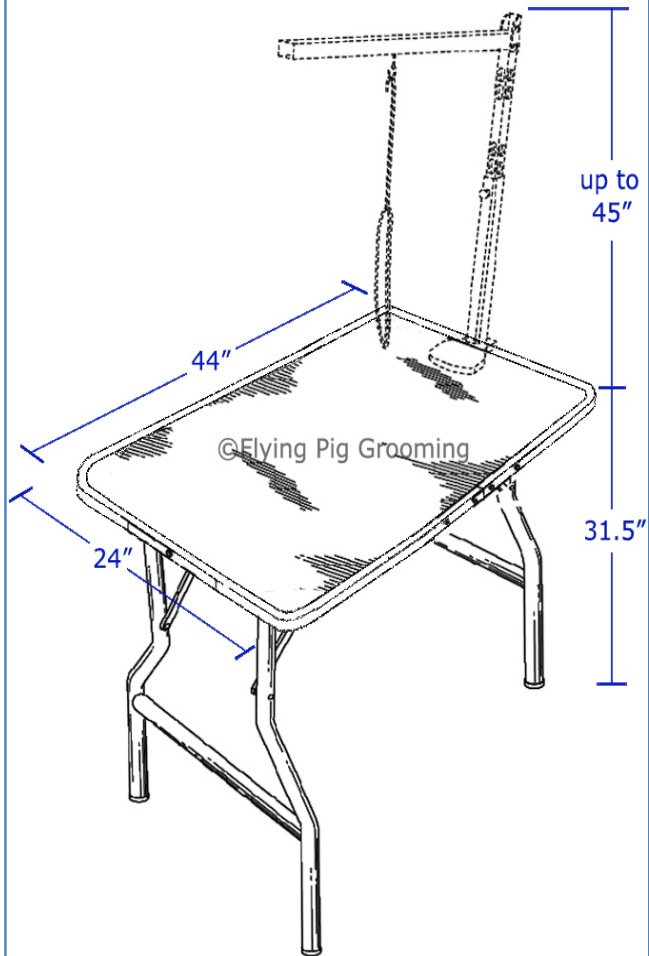

Flying Pig Grooming™ Heavy Duty Stainless Steel Frame Pet Grooming Table (with Adjustable Arm and Wide Loop)

Three sizes available:

Product: Large Size Stainless Steel Frame Pet Grooming Table  
Model Number: FP111  
Available color: Black, Blue, Orange

Product: Medium Size Stainless Steel Frame Pet Grooming Table  
Model Number: FP112  
Available color: Black, Blue, Orange

Product: Small Size Stainless Steel Frame Pet Grooming Table  
Model Number: FP113  
Available color: Black, Blue, Orange