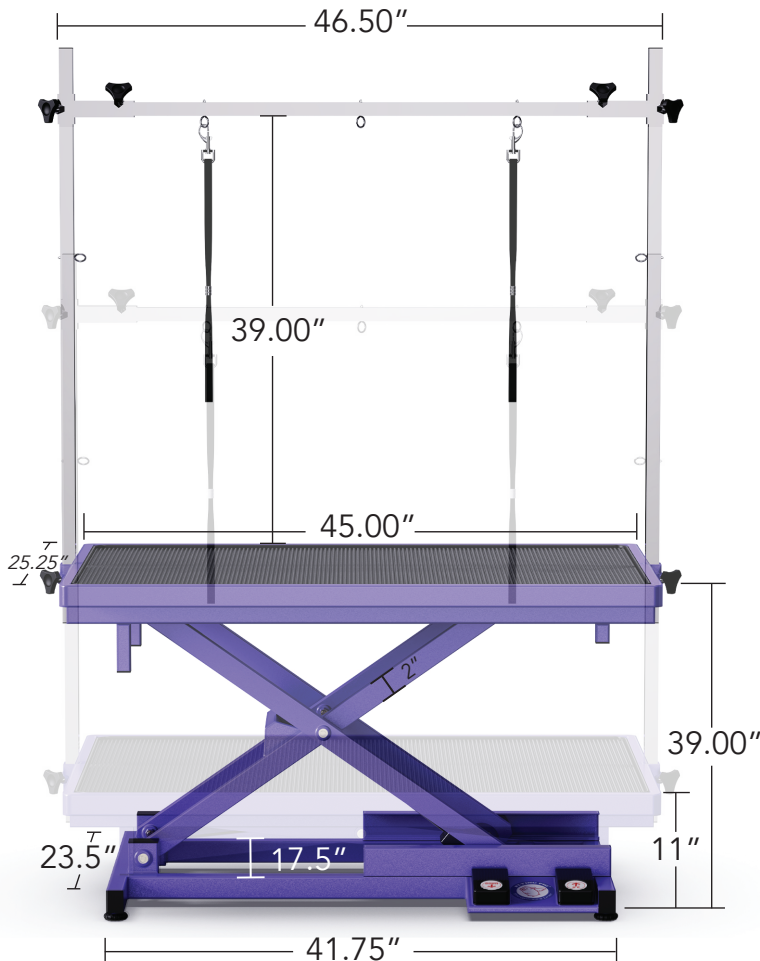

Flying Pig® Grooming

Model #FP200

FLYING PIG ULTIMATE ELECTRIC GROOMING TABLE

Our Ultimate Electric Grooming Table is designed to make your grooming job easier and more fun!

With an electric lift system, all you have to do is press a pedal with your foot to adjust the height to accommodate any pet.

The removable silicone covered table top creates a comfortable padding for pet's feet!

ACCESSORIES INCLUDED

- Heavy Duty Grooming Arm w/Loops
- Leg Levelers (4)

MATERIALS

- Table Frame: Thick Steel with Powder-Coated Graphite Finish
- Table Top: Wood w/Silicone Matting
- Pedals: High Quality Plastic
- Grooming Arm: Stainless Steel
- Knobs: High Quality Plastic

VOLTAGE

Voltage: 120 Volts

FEATURES

- Supports Pets up to 220 lbs
- Rising Speed: 0.95 inches/second
- Descent Speed: 1.17 inches/second

TABLETOP

TABLETOP DIMENSIONS

800-929-2159

CS@FlyingPigGrooming.com