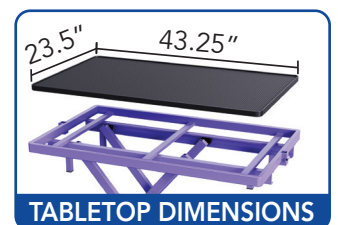

VOLTAGE

Voltage: 120 Volts

FEATURES

- Supports Pets up to 220 lbs
- Rising Speed: 0.95 inches/second
- Descent Speed: 1.17 inches/second

TABLETOP

TABLETOP DIMENSIONS

800-929-2159

CS@FlyingPigGrooming.com