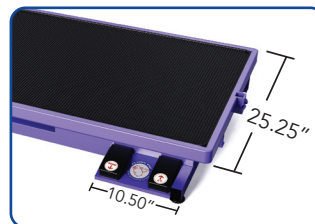

Flying Pig® Grooming

Model #FP200

FLYING PIG ULTIMATE ELECTRIC GROOMING TABLE

Our Ultimate Electric Grooming Table is designed to make your grooming job easier and more fun!

With an electric lift system, all you have to do is press a pedal with your foot to adjust the height to accommodate any pet.

The removable silicone covered table top creates a comfortable padding for pet's feet!

ACCESSORIES INCLUDED

- Heavy Duty Grooming Arm w/Loops
- Leg Levelers (4)

MATERIALS

- Table Frame: Thick Steel with Powder-Coated Graphite Finish
- Table Top: Wood w/Silicone Matting
- Pedals: High Quality Plastic
- Grooming Arm: Stainless Steel
- Knobs: High Quality Plastic

VOLTAGE

Voltage: 120 Volts

FEATURES

- Supports Pets up to 220 lbs
- Rising Speed: 0.95 inches/second
- Descent Speed: 1.17 inches/second

TABLETOP

TABLETOP DIMENSIONS

800-929-2159

CS@FlyingPigGrooming.com