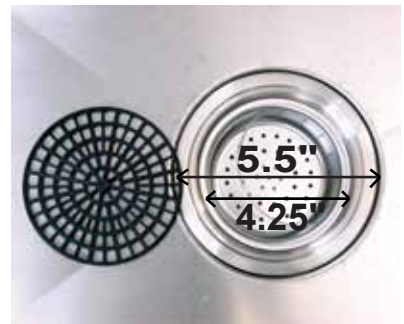

Flying Pig Grooming

50" Stainless Steel Grooming Bath Tub

Item# FP701

Faucet Ports:

- Faucet port diameter: 1"
- From faucet port to floor: 44.25"
- From front of basin: 14"
- From back of basin: 6"
- Distance between the faucet ports: 6"

Plumbing Spec:

- The drain is slightly off centered from the front to back
- From the front of the tub to the center of the drain is 12.5"
- From the back of the tub to the center of the drain is 12.25"

- From the right side of the tub to the center of the drain is 14.25"
- From the left side of the tub to the center of the drain is 33.75"
- Note: For the Right Door / Left Drain, the measurement is reversed