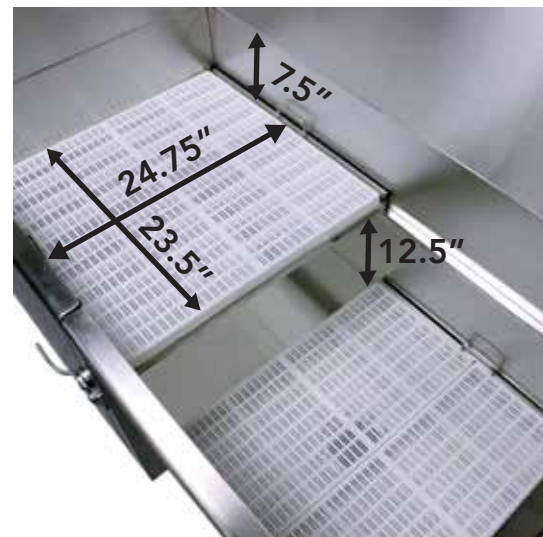

Flying Pig Grooming

50" Stainless Steel Grooming Bath Tub

Item# FP701

Faucet Ports:

- Faucet port diameter: 1"
- From faucet port to floor: 44.25"
- From front of basin: 14"
- From back of basin: 6"
- Distance between the faucet ports: 6"

Plumbing Spec:

- The drain is slightly off centered from the front to back
- From the front of the tub to the center of the drain is 12.5"
- From the back of the tub to the center of the drain is 12.25"

- From the right side of the tub to the center of the drain is 14.25"
- From the left side of the tub to the center of the drain is 33.75"
- Note: For the Right Door / Left Drain, the measurement is reversed