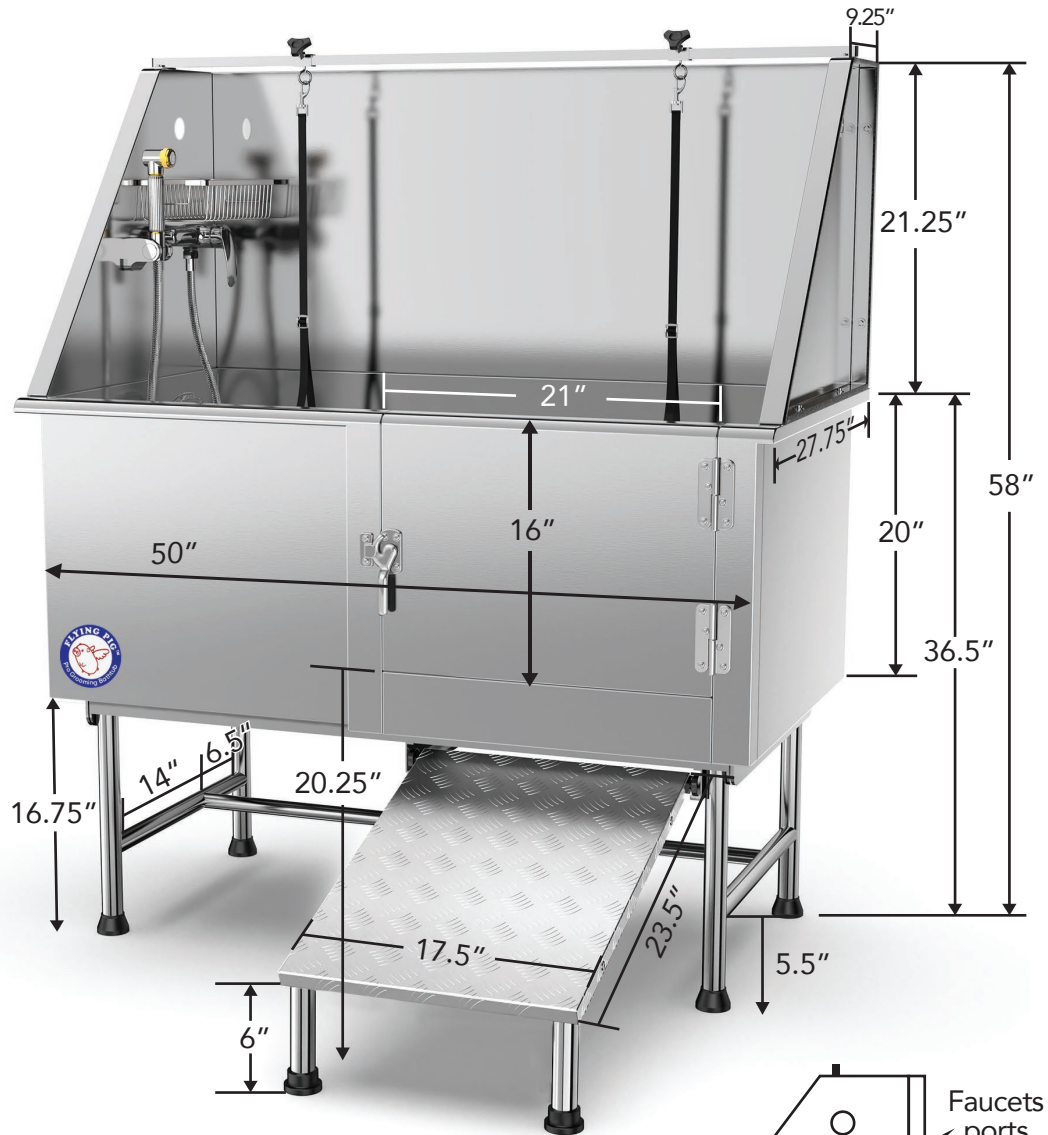

STAINLESS STEEL GROOMING BATHTUB

FP701L 50" Right Side Door / Left Side Drain

Drain Specs

Plumbing Specs