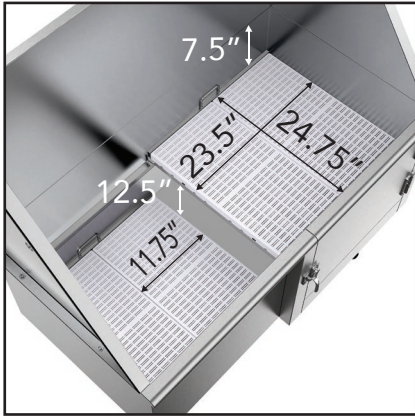

STAINLESS STEEL GROOMING BATHTUB

FP701L 50" Right Side Door / Left Side Drain

Drain Specs

Plumbing Specs