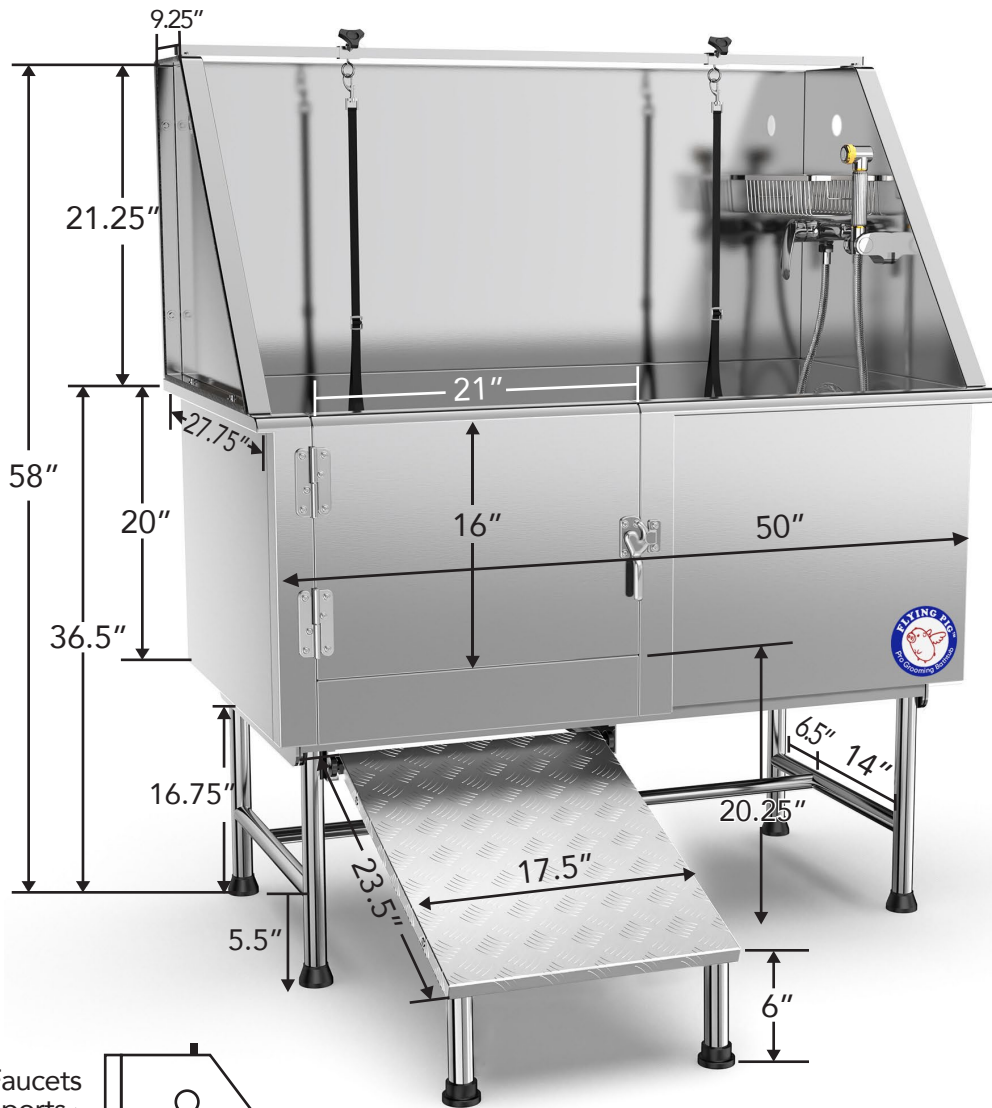

# STAINLESS STEEL GROOMING BATHTUB

## FP701R 50" Left Side Door / Right Side Drain

### Drain Specs