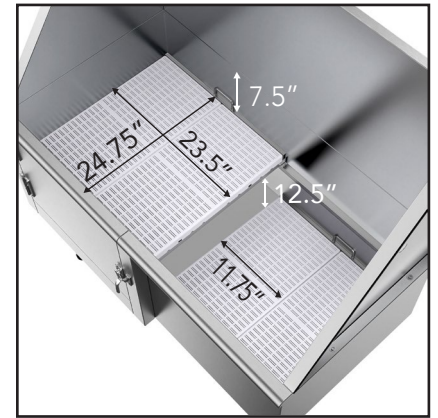

# STAINLESS STEEL GROOMING BATHTUB

## FP701R 50" Left Side Door / Right Side Drain