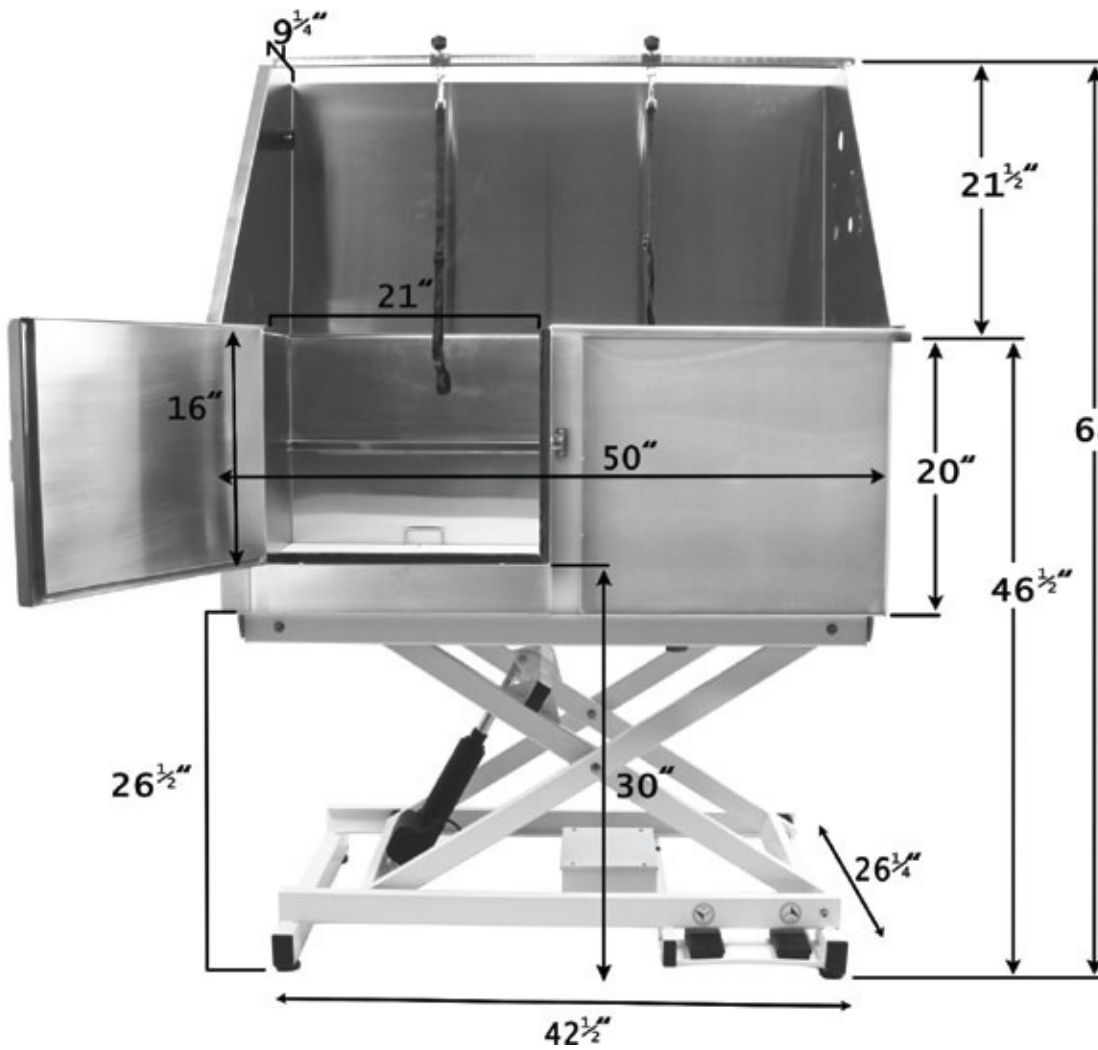

## 50" Electric Stainless Steel Grooming Bath Tub

Item# FP801

### Faucet Ports

- Faucet port diameter: 1"
- To Floor
- Raised: 54.25"
- Lowered: 40.5"
- From front of basin: 14"
- From back of basin: 6"
- Distance between faucet ports: 6"

### Plumbing Spec:

The drain is slightly off centered from the front to back

1. From the front of the tub to the center of the drain is 12.5"
2. From the back of the tub to the center of the drain is 12.25"
3. From the right side of the tub to the center of the drain is 14.25"
4. From the left side of the tub to the center of the drain is 33.75"