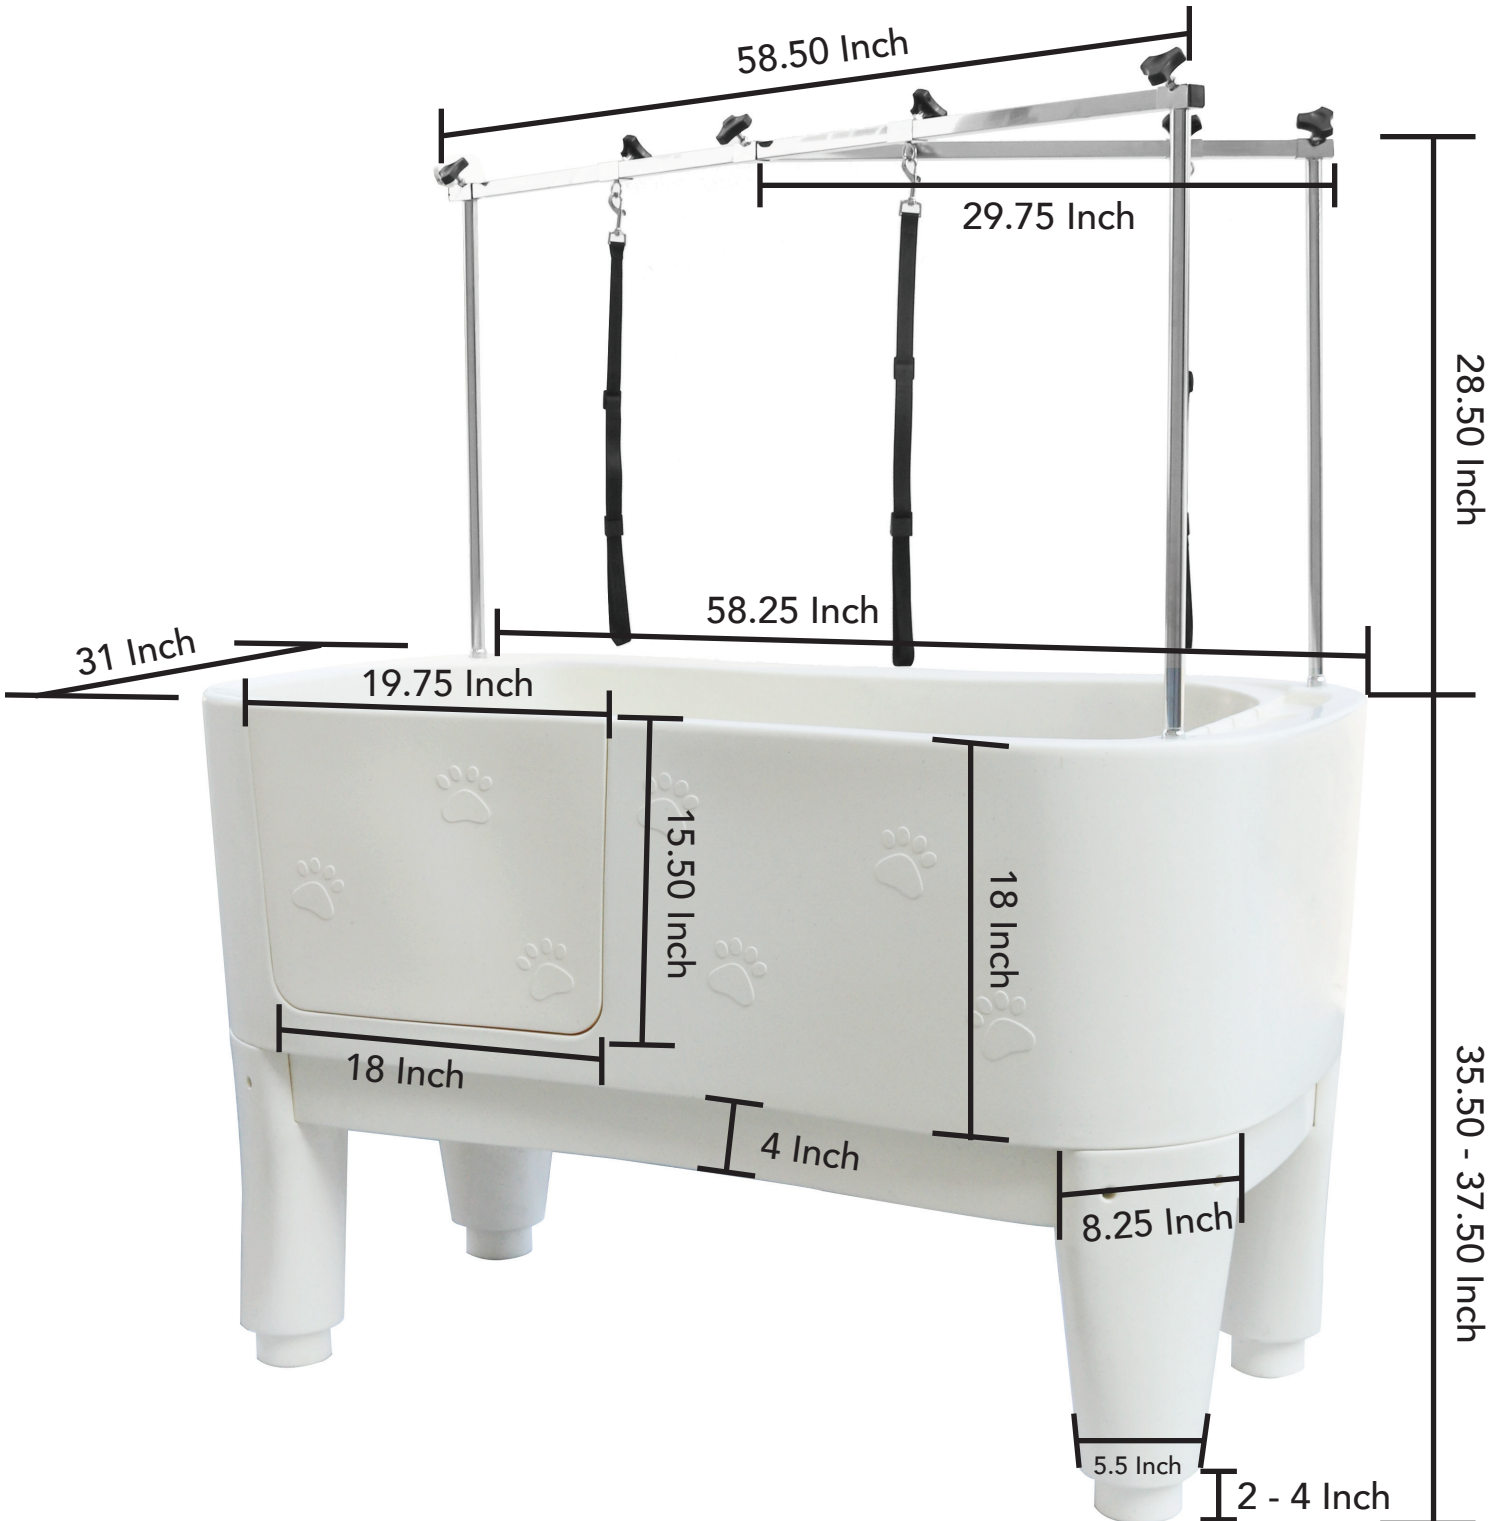

POLY GROOMING BATHTUB

Model# FP820

For any question, please contact us at: [1.800.929.2159](tel:1.800.929.2159) | CS@FlyingPigGrooming.com | www.FlyingPigGrooming.com