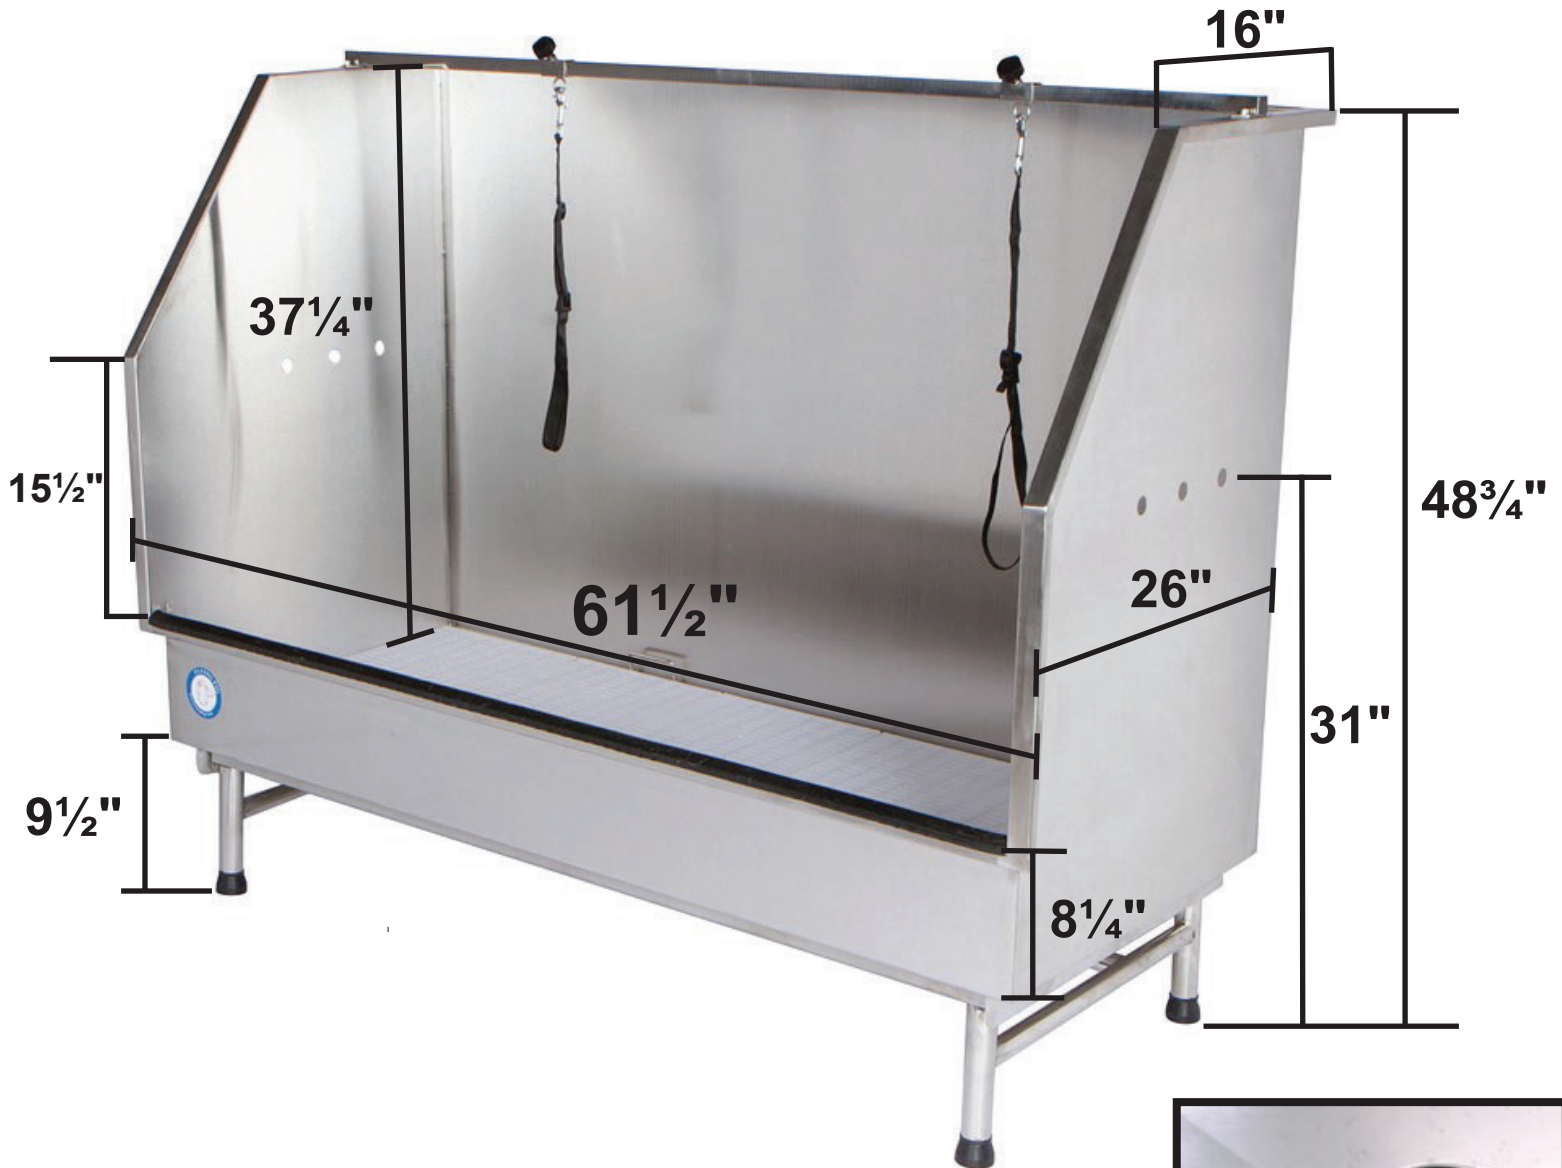

Flying Pig Grooming

Stand Walk In Stainless Steel Bath Tub

Item# FP902C

Drain Spec:

The drain is slightly off center from the front to the back.

From the **Front** side to the center is 12 1/2"

From the **Back** side to the center is 12 3/4"

From the **Right** side to the center is 14"

From the **Left** side to the center is 45"

For any questions, please feel free to contact us at (800) 929-2159.
For more information, please visit www.FlyingPigGrooming.com